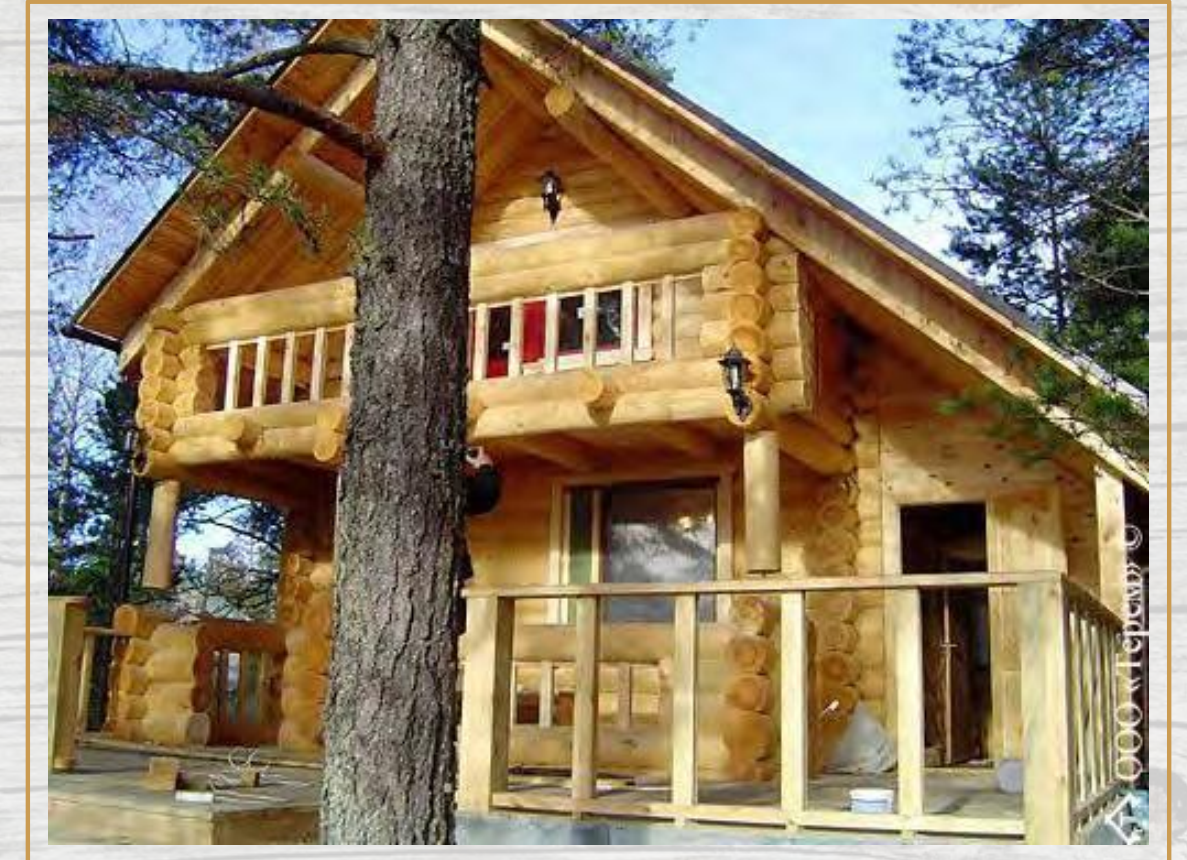

Production of log houses

Coziness tailored to your needs

About the TEREM company

Our main activity is the **manufacturing of log houses with a unique design, as well as saunas, gazebos, furniture and decorative elements**, including those made from dry (deadwood) polar pine Kelo.

Our projects

Unique polar pine Kelo

Eco pine Kelo is a tree that dries upright for decades.

Kelo is harvested in limited quantities in the north of Russia, in the Republic of Karelia.

Kelo pine has a unique texture and does not require heat or other treatment, as well as additional sanding or painting. This makes it an environmentally friendly product in the wooden housing construction market.

Kelo pine is one of the most durable types of wood.

This material is luxurious and unique not only for construction but also for interior design, decoration and other purposes.

A little more about the Kelo pine

Everlasting beauty: Kelo wood has stunning aesthetics. The preserved material has a bright silver hue with unique textures, patterns and spots that tell the story of its longevity.

Exceptional durability: Kelo wood is unsurpassed in its durability due to the unique preservation process it undergoes naturally. Kelo wood is highly resistant to rotting, insects and fungi, making it a popular choice for constructions built in harsh environmental conditions.